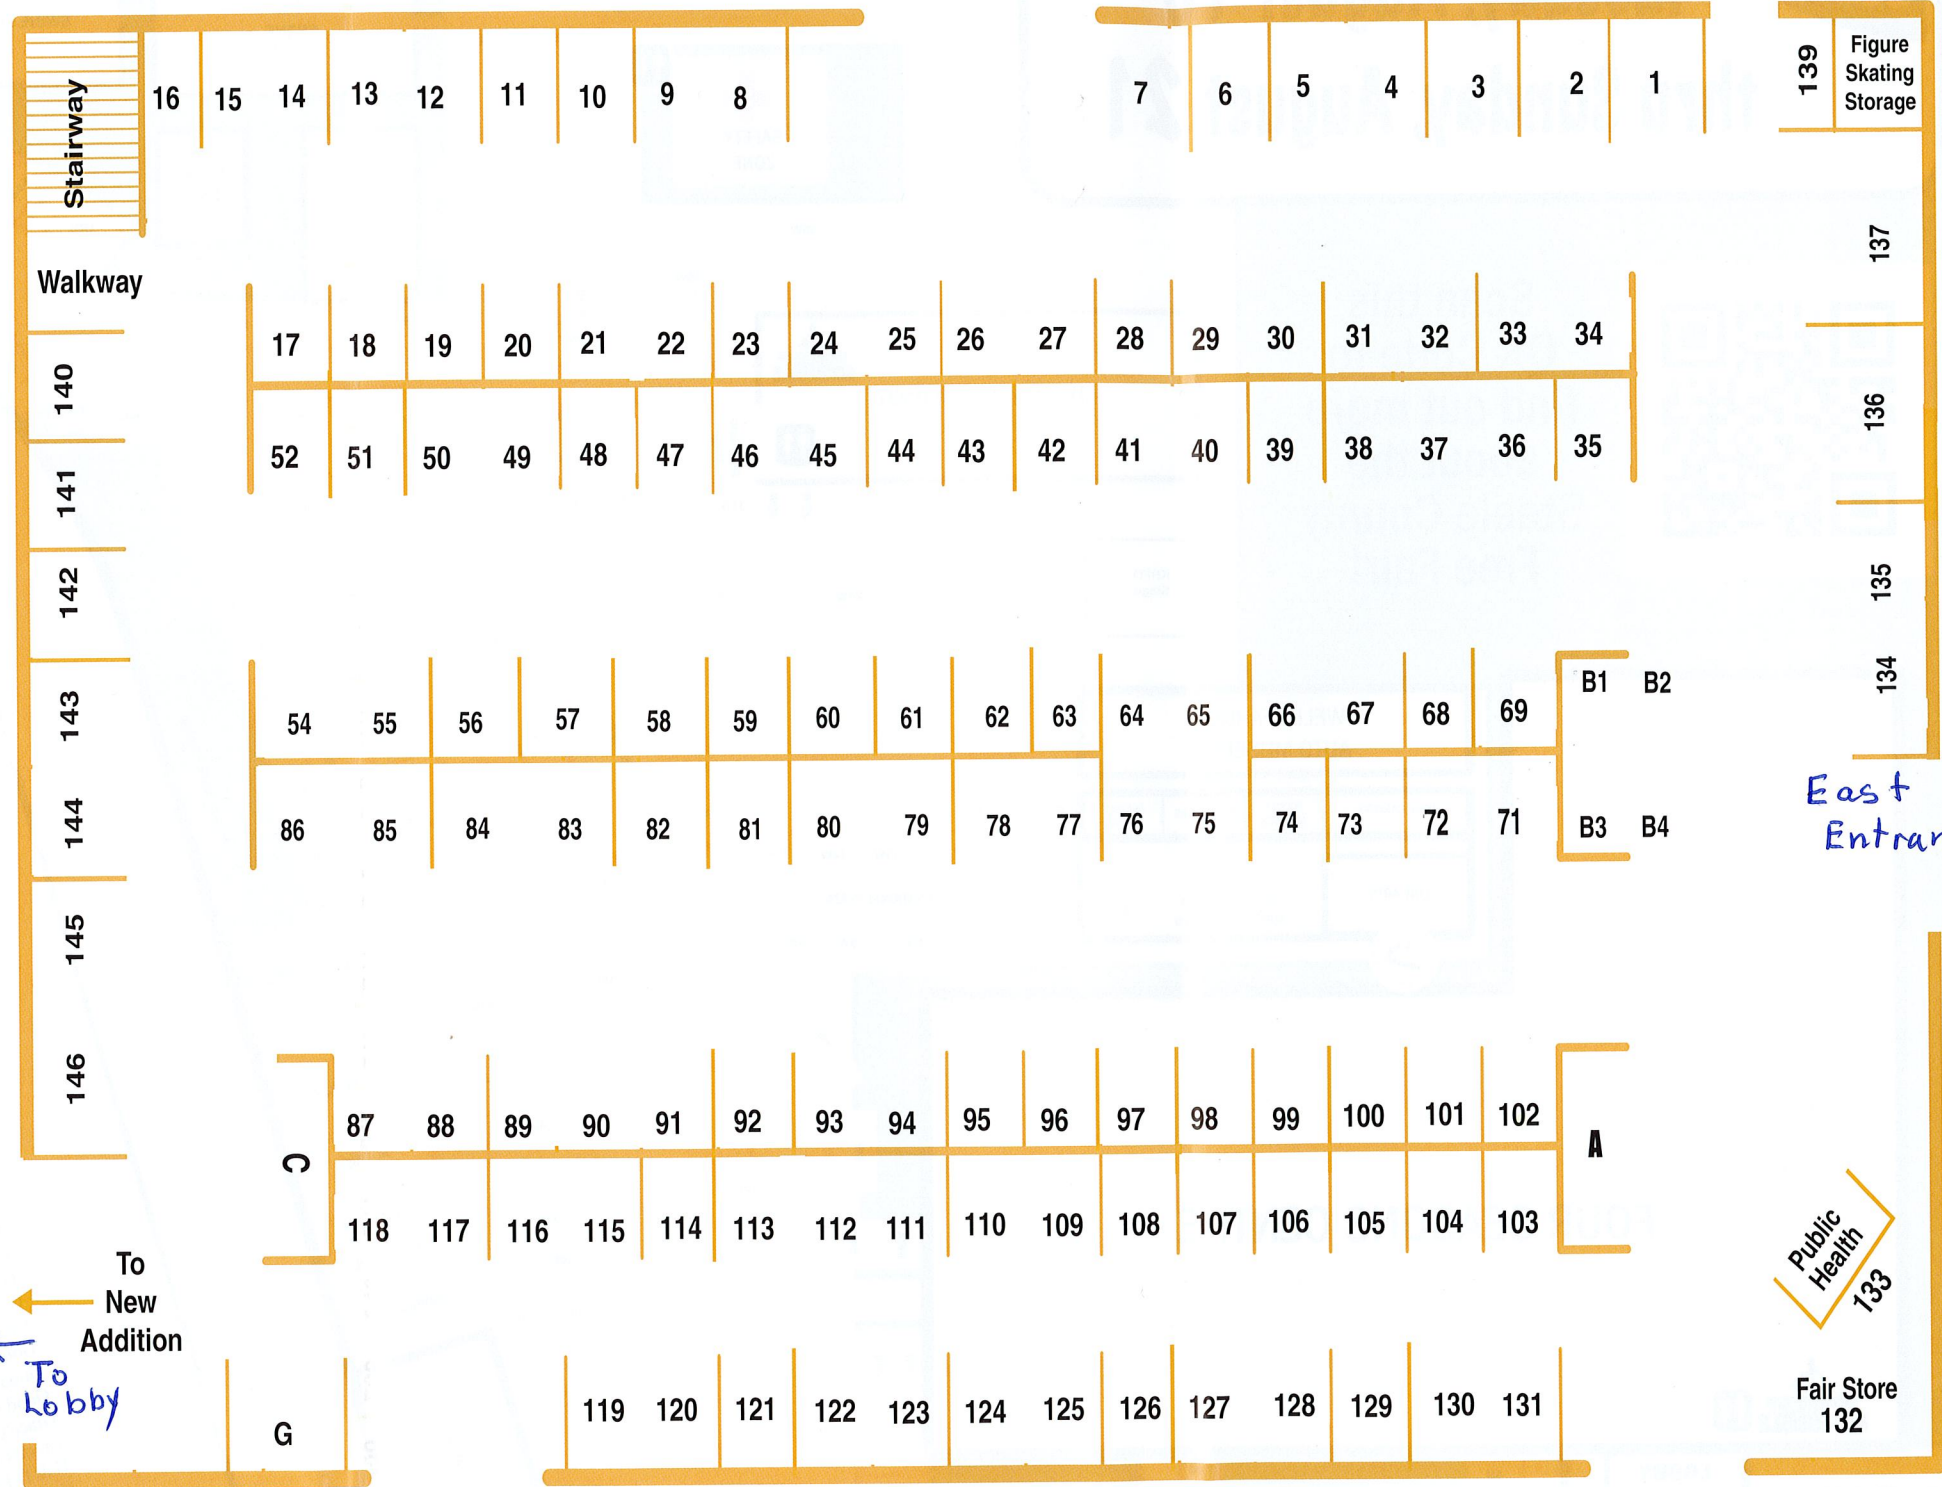

# East Arena

East Entrance

To New Addition  
 To Lobby

Public Health  
 133

Fair Store  
 132